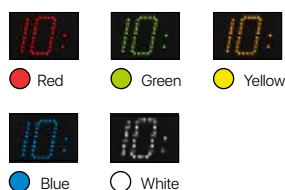

Style

Simple and modern

Style digital clocks make telling time easy with their digital display (hours/minutes). The clocks are easy to use with a clean, modern design.

 Style 5

 Style 7

 Style 10

Product advantages

- Five LED colours to choose from (red, green, yellow, blue, and white)
- Four levels of adjustable brightness
- Easy to read with a matt finish that removes glare.
- An energy-saving mode that can be scheduled for a specific time slot

Characteristics

Synchronisations

LED colours

	STYLE 5	STYLE 7	STYLE 10
Display height	5 cm	7 cm	10 cm
Reading distance	20 m	30 m	40 m
Display	Hours, minutes, date, temperature, week number		
Mounting options	Wall ¹		
Recess mounting (as an option)			
Waterproof (as an option)			
Use	Indoor		

Characteristics

Synchronisations

LED colours

● Red ● Green ● Yellow ● Blue ● White

	STYLE 7 Date	STYLE 10 Date	STYLE 10S Date
Display height	7 cm	10 cm	10 cm
Reading distance	30 m	40 m	40 m
Display	Hours, minutes, date, day of the week, temperature		+ seconds
Mounting options	Wall ¹		
Recess mounting (as an option)	●		
Waterproof (as an option)	●		
Use	Indoor		